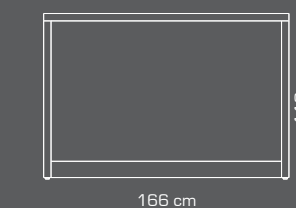

FOCUS

Model 5200